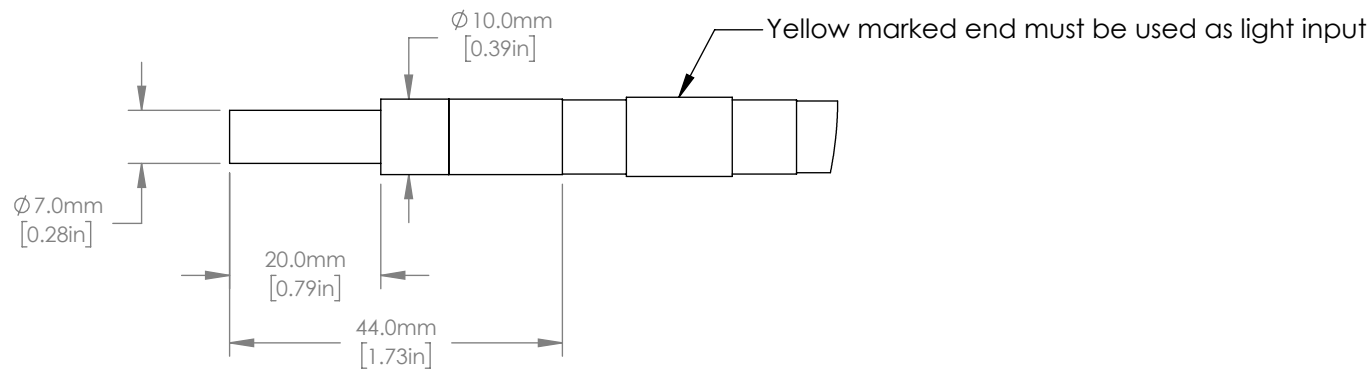

DETAIL A
SCALE 1 : 1

FOR INFORMATION ONLY
NOT FOR MANUFACTURING PURPOSES

DRAWING PROJECTION			THORLABS www.thorlabs.com	
DRAWN	Ychen	DATE	IR Liquid Light Guide, ϕ 5 mm CORE	
APPROVAL	SSong	DATE	MATERIAL	REV
COPYRIGHT © 2018 BY THORLABS			NA	A
VALUES IN PARENTHESIS ARE CALCULATED AND MAY CONTAIN ROUND OFF ERRORS			ITEM #	APPROX WEIGHT
			LLG5-4Z	0.1 kg